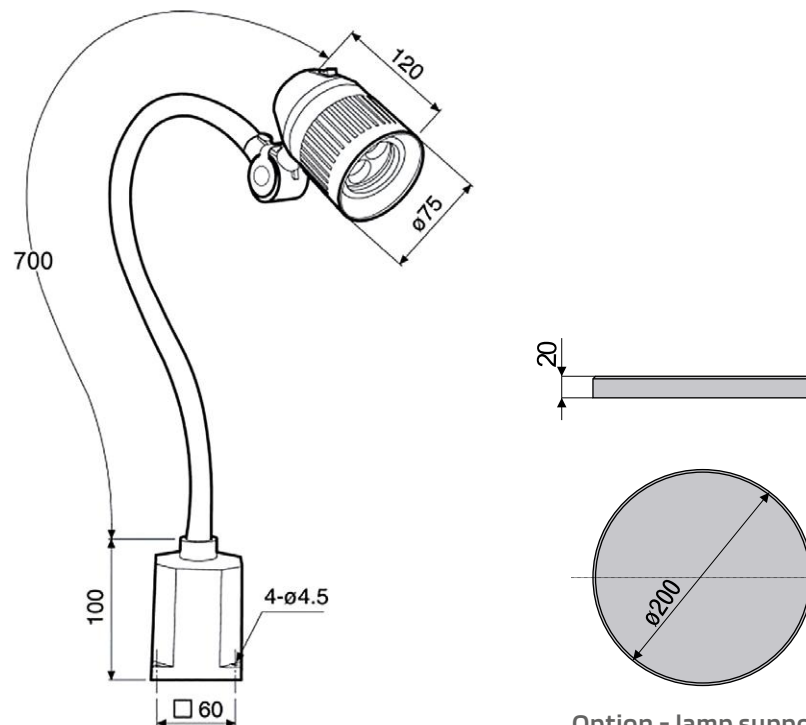

**TIP 14
MLED**

Type	Wattage	Light source	Length	Weight
TIP 14 MLED	9 W	LED	flexible arm 700 mm	1,0 kg

Chart table light, 9W LED

Approvals
according to the rules of relevant
classification societies, additional IEC

Colour
black

Finish
with flexible arm, dimmable switch

Mounting
4 mounting holes \varnothing 5 mm

TECHNICAL DATA

IP 20

110V-240V
AC/DC

DIMENSIONS [mm]

Option - lamp support
*must be ordered separately