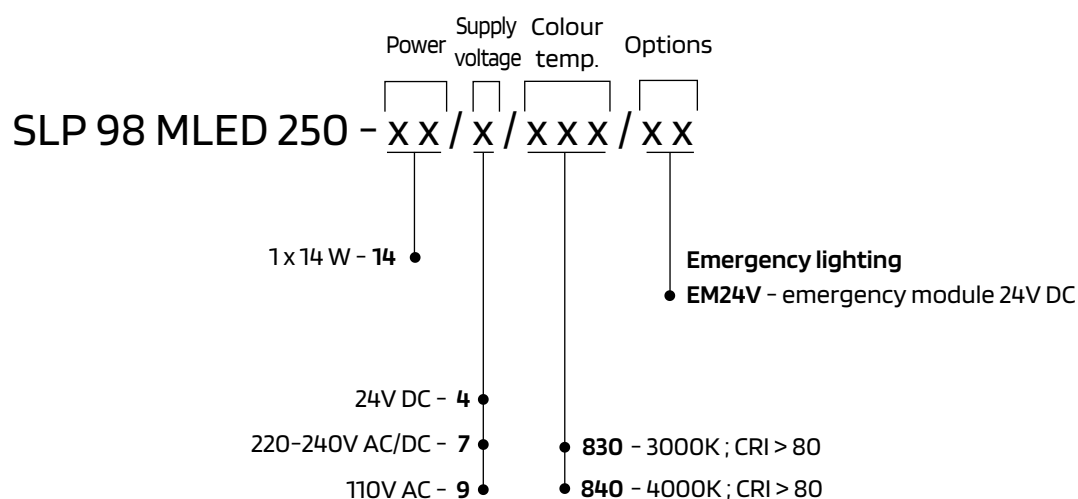

ORDER SPECIFICATION

Example of type description

SLP 98 MLED 250/14/7/830 - light fitting type SLP 98 MLED with LED light source, power 14W, supply voltage 220-240V AC/DC; 3000K.

TECHNICAL DATA

IP 67

220-240V
AC/DC

OPTIONS

24V
DC

110V
AC