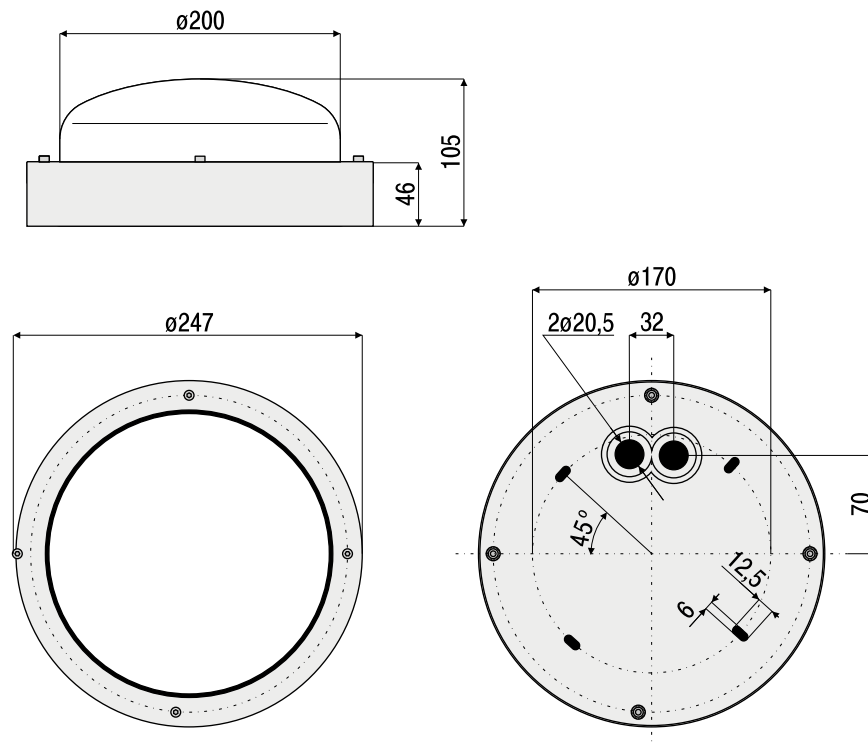

**Diffuser**  
PMMA opal, UV stabilized

**Electric**  
flexible wiring,  
heat resistant up to +105°C

**Cable entry**  
2 grommets IP 67  
cable max  $\varnothing$  12 mm

**Mounting**  
4 mounting holes  $\varnothing$  6 mm  
directly on wall or ceiling

### DIMENSIONS [ mm ]

### Example of type description

**SLP 98 MLED 250/14/7/830** - light fitting type SLP 98 MLED with LED light source, power 14W, supply voltage 220-240V AC/DC; 3000K.