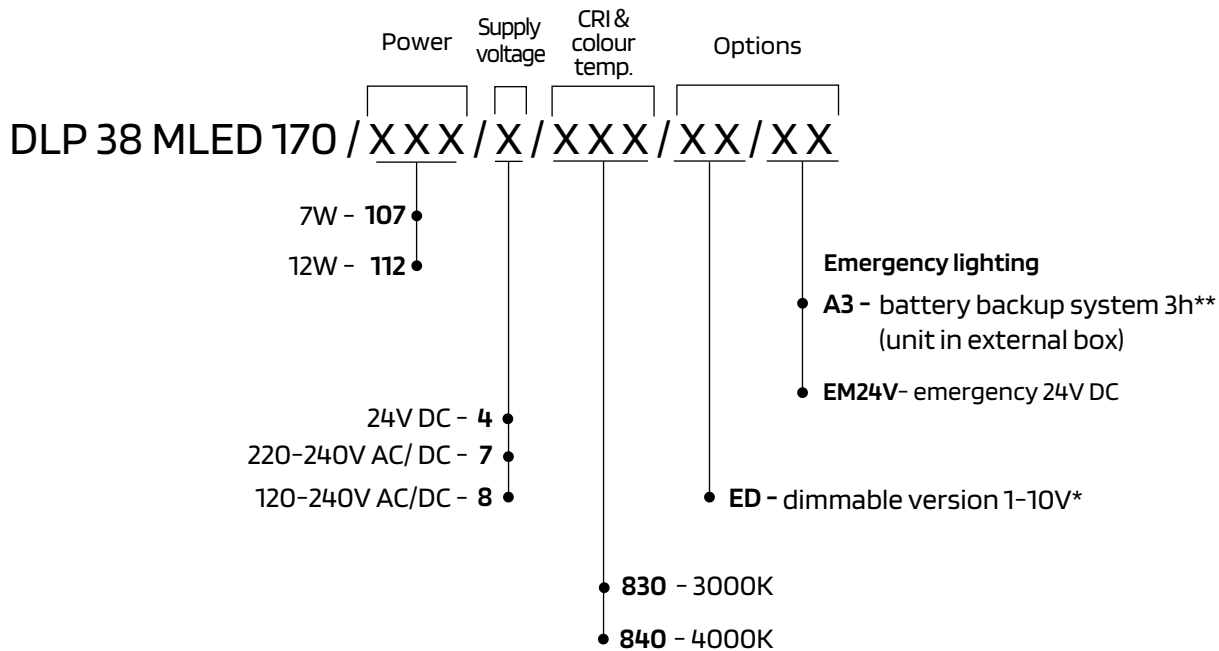

Cable entry

3/5 pole plug and socket

Mounting

max 6 mounting holes, cut out: 144 mm

DIMENSIONS [mm]

Emergency version (dimensions of luminaire)

ORDER SPECIFICATION

*dimmable version is suitable only with AC current

Example of type description

DLP 38 MLED 170/112/7/830 light fitting with LED source 12W; supply voltage 220-240V AC/DC; colour temp 3000K;

Decor ring with diffuser is an integral part of luminaire but must be ordered separately