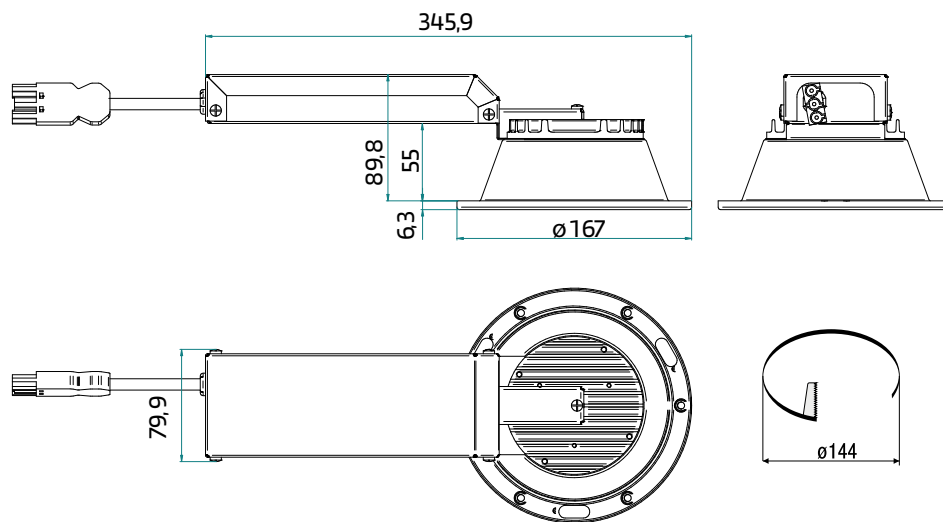

DLP 38 MLED

* decor ring must be ordered separately

Type	Wattage	Light source	Lumens	Weight
DLP 38-MLED 170/107/...	7 W	LED	980 lm	1,3 kg
DLP 38-MLED 170/112/...	12 W	LED	1370 lm	1,3 kg

Downlight, 1x7W / 1x12W LED

Cable entry

3/5 pole plug and socket

Mounting

max 6 mounting holes, cut out: 144 mm

DIMENSIONS [mm]

Emergency version (dimensions of luminaire)

ORDER SPECIFICATION

*dimmable version is suitable only with AC current

Example of type description

DLP 38 MLED 170/112/7/830 light fitting with LED source 12W; supply voltage 220-240V AC/DC; colour temp 3000K;

Decor ring with diffuser is an integral part of luminaire but must be ordered separately