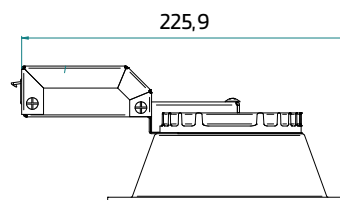

DLP 38 MLED

* decor ring must be ordered separately

Type	Wattage	Light source	Lumens	Weight
DLP 38-MLED 170/107/...	7 W	LED	980 lm	1,3 kg
DLP 38-MLED 170/112/...	12 W	LED	1370 lm	1,3 kg

Downlight, 1x7W / 1x12W LED

Cable entry

3/5 pole plug and socket

Mounting

max 6 mounting holes, cut out: 144 mm

DIMENSIONS [mm]

Emergency version (dimensions of luminaire)

ORDER SPECIFICATION

*dimmable version is suitable only with AC current

Example of type description

DLP 38 MLED 170/112/7/830 light fitting with LED source 12W; supply voltage 220-240V AC/DC; colour temp 3000K;

Decor ring with diffuser is an integral part of luminaire but must be ordered separately