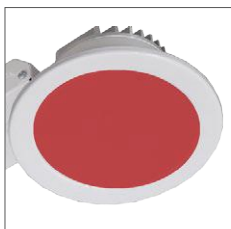

Application

cabins, lounges, dining rooms, accomodation rooms etc.

Approvals

according to the rules of relevant classification societies, additional IEC

Housing

galvanized steel, powder coated white

Cover

diffuser made of PC opal with decorative ring is an integral part of luminaire but must be ordered separately

Cable entry

3/5 pole plug and socket

Mounting

max 6 mounting holes, cut out: 144 mm

DIMENSIONS [mm]

Emergency version (dimensions of luminaire)

ORDER SPECIFICATION

*dimmable version is suitable only with AC current

Example of type description

DLP 38 MLED 170/112/7/830 light fitting with LED source 12W; supply voltage 220-240V AC/DC; colour temp 3000K;

Decor ring with diffuser is an integral part of luminaire but must be ordered separately

LD - SROP (silver ring, opal PC) ordering index: 31-339-9061
LD - WROP (white ring, opal PC) ordering index: 31-339-9060
 Coloured ring with RAL on special request: LD - RAL
 ordering index: 31-339-9062